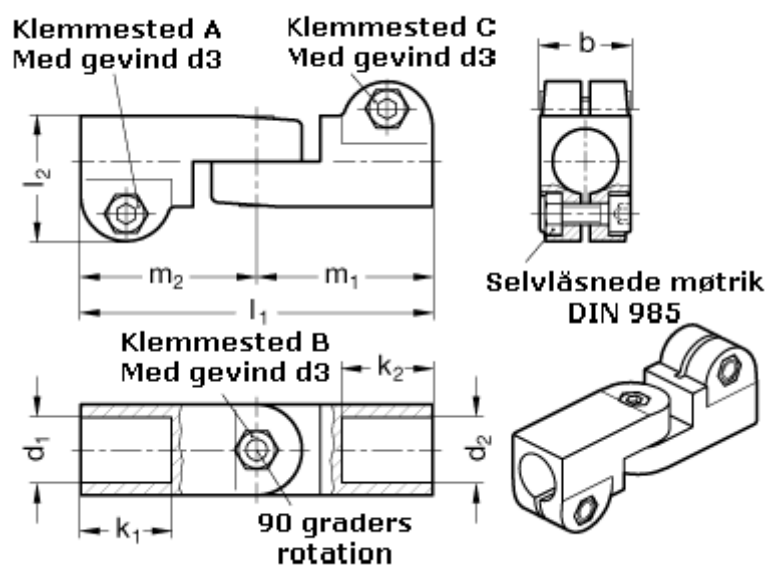

Article number: 20285B12B182BL

Description: E+G Swivel clamp connector joint
GN285-B12-B18-2-BL

Measures

$b = 25$	$m_1 = 48.5$
$d_1 = B12$	$m_2 = 48.5$
$d_2 = B18$	
$d_3 = M 6$	
$k_1 = 25$	
$k_2 = 25$	
$l_1 = 97$	
$l_2 = 34.5$	